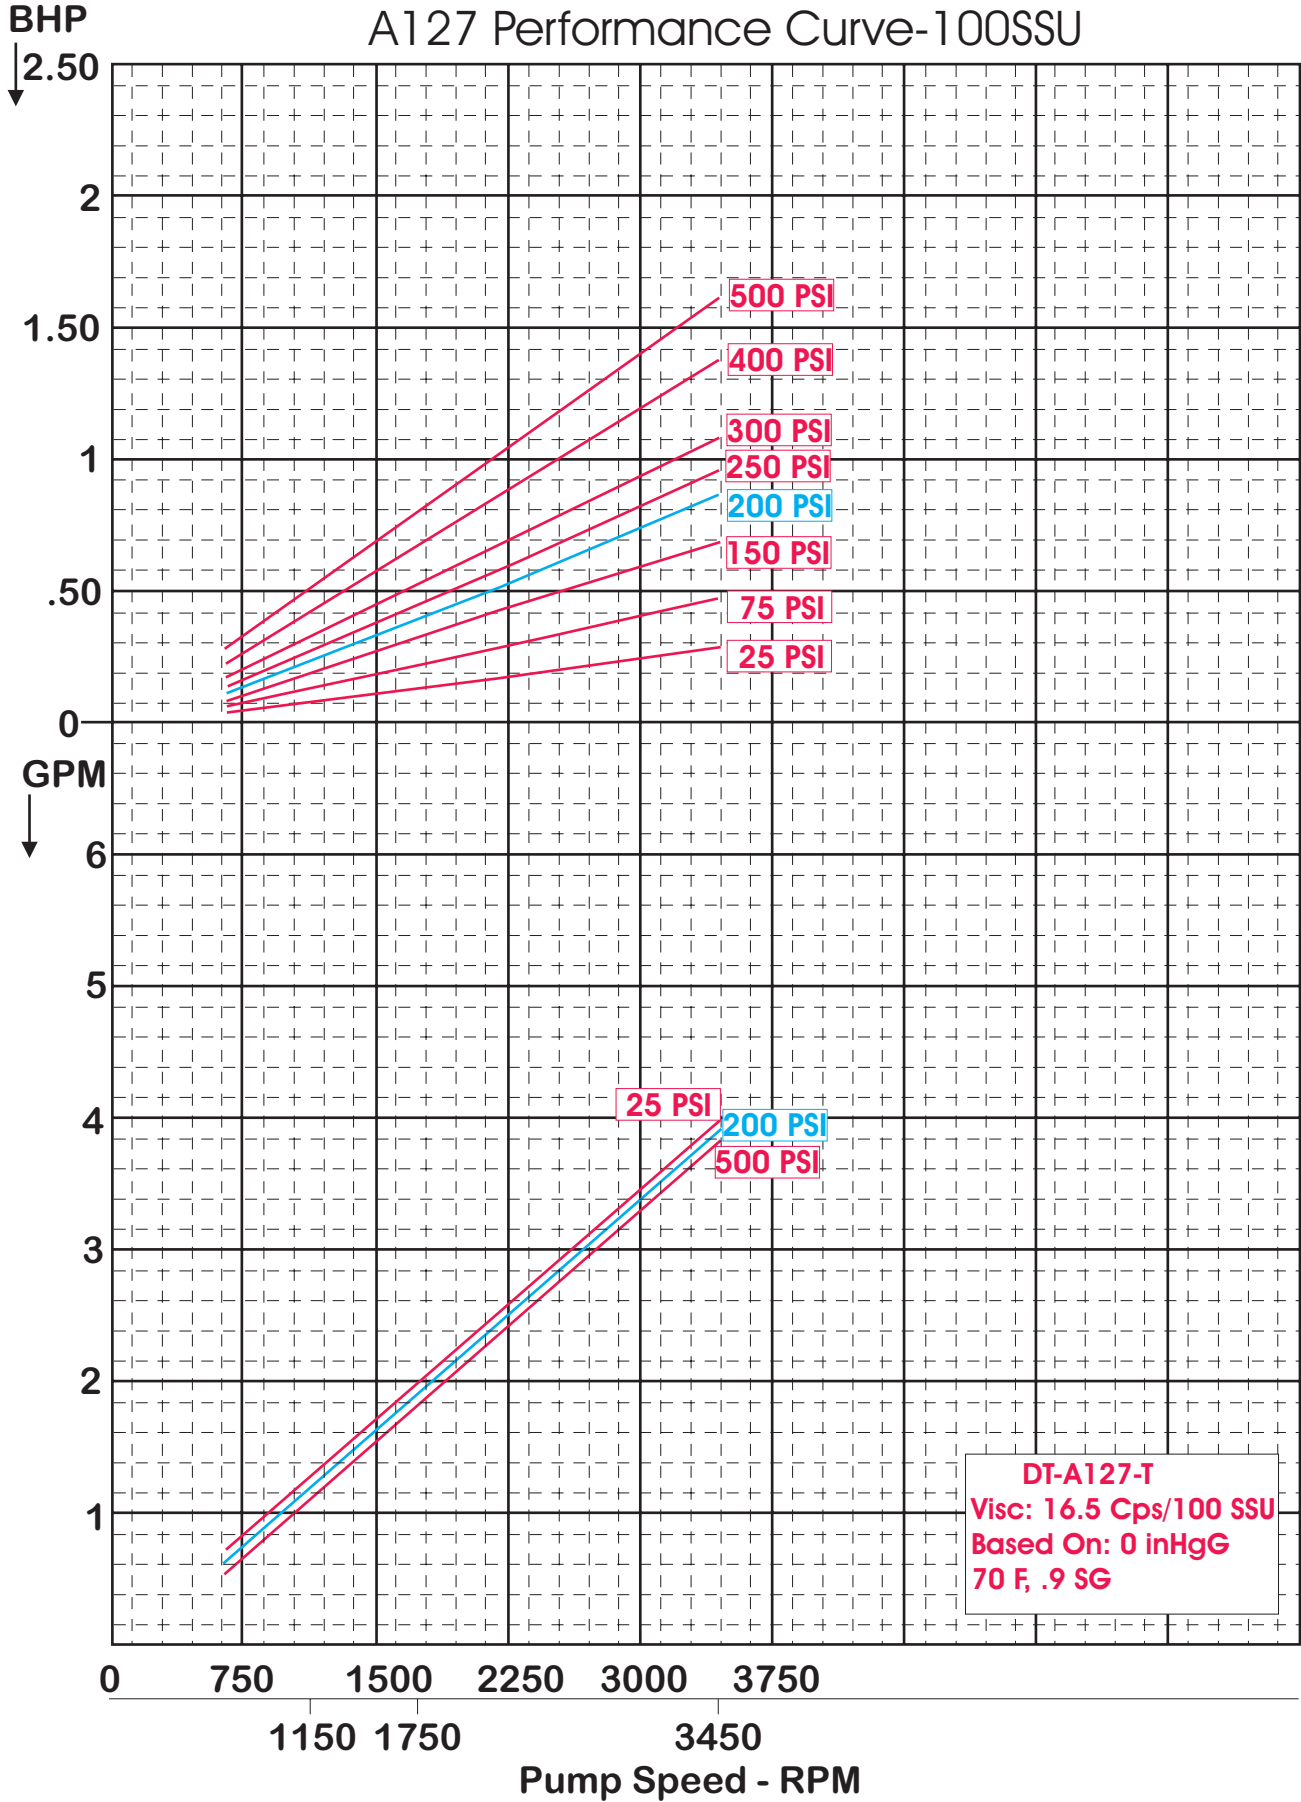

### A127 Performance Curve-28SSU

Additive Systems Inc.  
407 S. Main Broken Arrow, OK.74012  
www.additivesystems.com

### A127 Performance Curve-100SSU

Additive Systems Inc.  
407 S. Main Broken Arrow, OK.74012  
www.additivesystems.com

### A127 Performance Curve-7500SSU