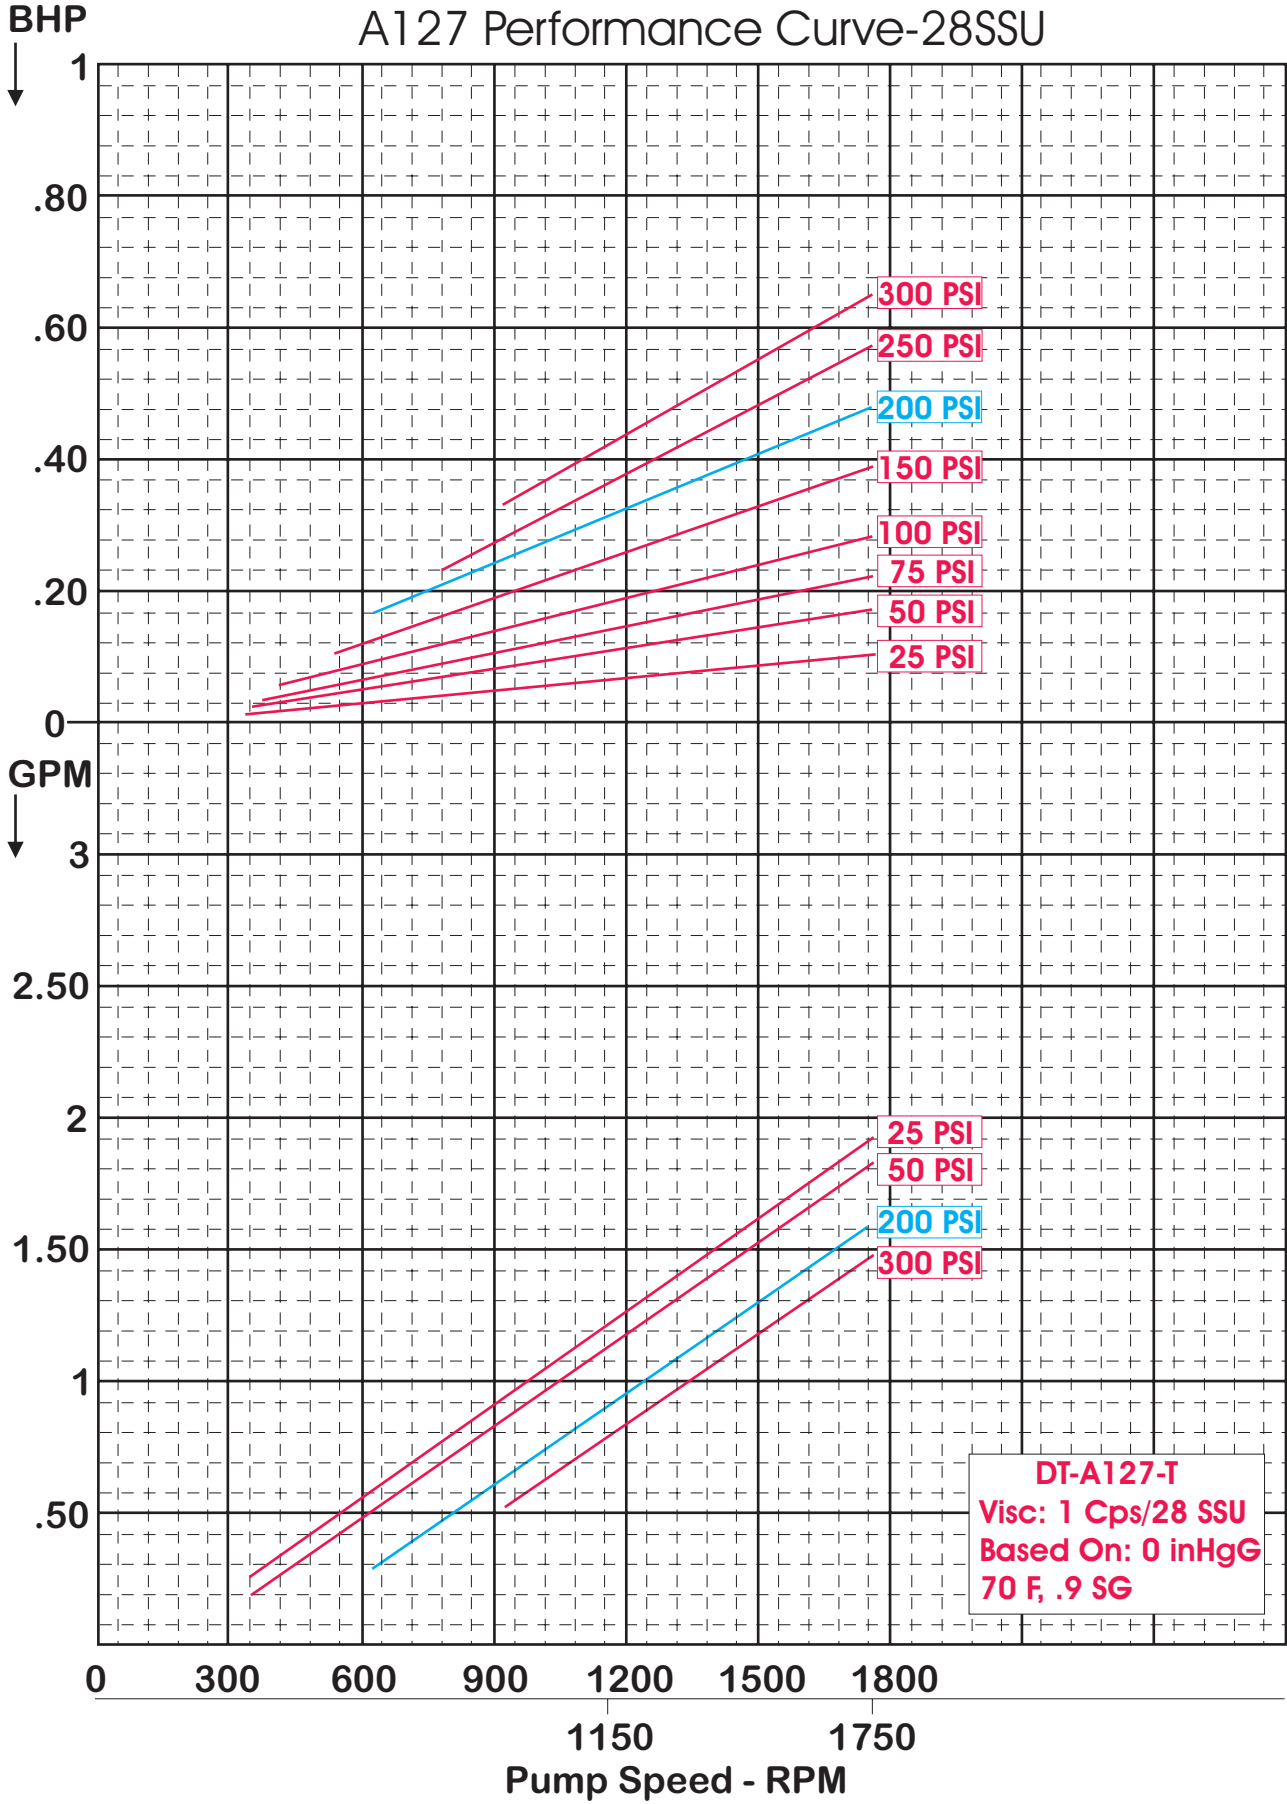

### A127 Performance Curve-28SSU

Additive Systems Inc.  
407 S. Main Broken Arrow, OK.74012  
www.additivesystems.com

### A127 Performance Curve-100SSU

Additive Systems Inc.  
407 S. Main Broken Arrow, OK.74012  
www.additivesystems.com

### A127 Performance Curve-7500SSU