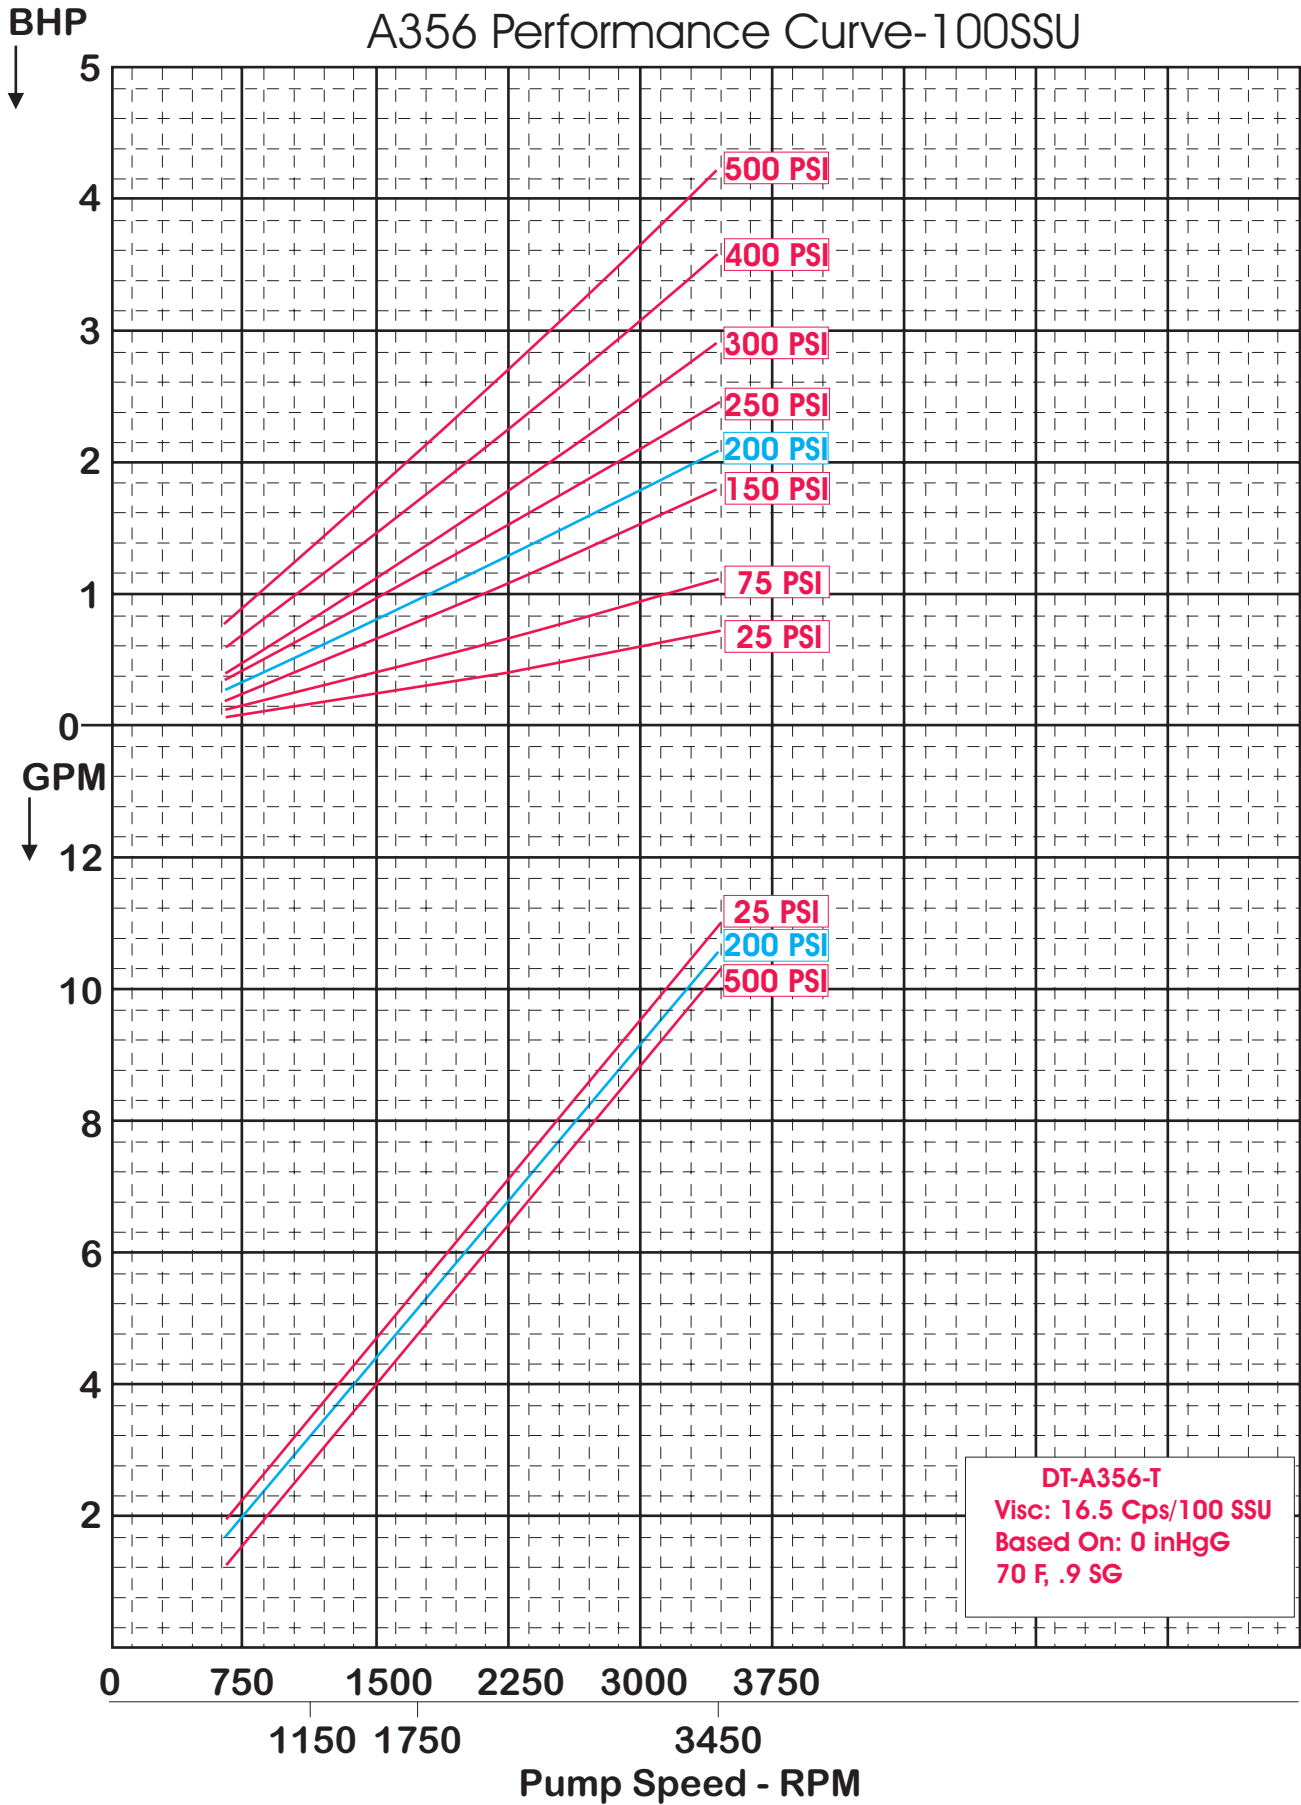

Additive Systems Inc.
407 S. Main Broken Arrow, OK.74012
www.additivesystems.com

A356 Performance Curve-28SSU

Additive Systems Inc.
407 S. Main Broken Arrow, OK.74012
www.additivesystems.com

A356 Performance Curve-100SSU

Additive Systems Inc.
407 S. Main Broken Arrow, OK.74012
www.additivesystems.com

A356 Performance Curve-7500SSU