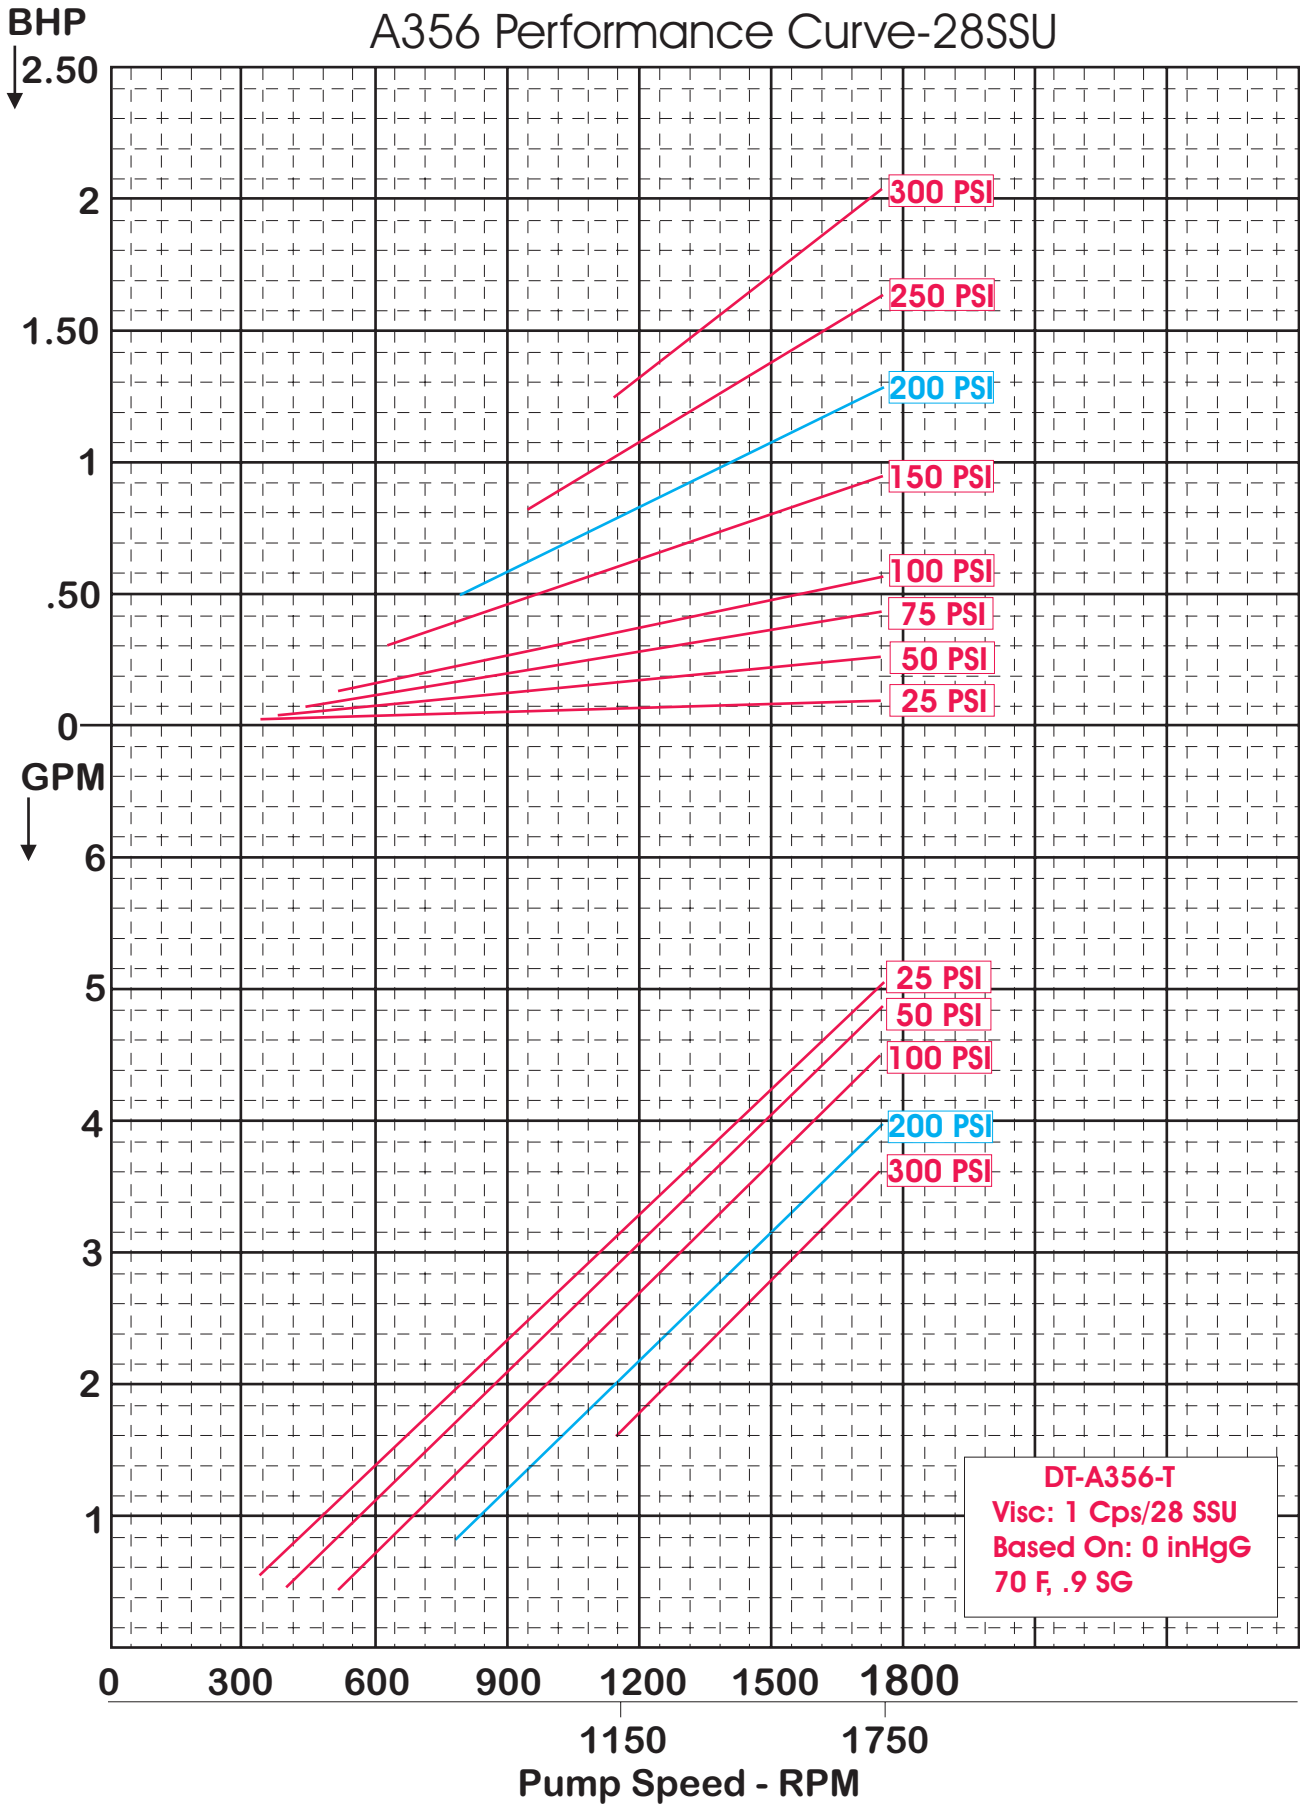

Additive Systems Inc.
407 S. Main Broken Arrow, OK.74012
www.additivesystems.com

A356 Performance Curve-28SSU

Additive Systems Inc.
407 S. Main Broken Arrow, OK.74012
www.additivesystems.com

A356 Performance Curve-100SSU

Additive Systems Inc.
407 S. Main Broken Arrow, OK.74012
www.additivesystems.com

A356 Performance Curve-7500SSU