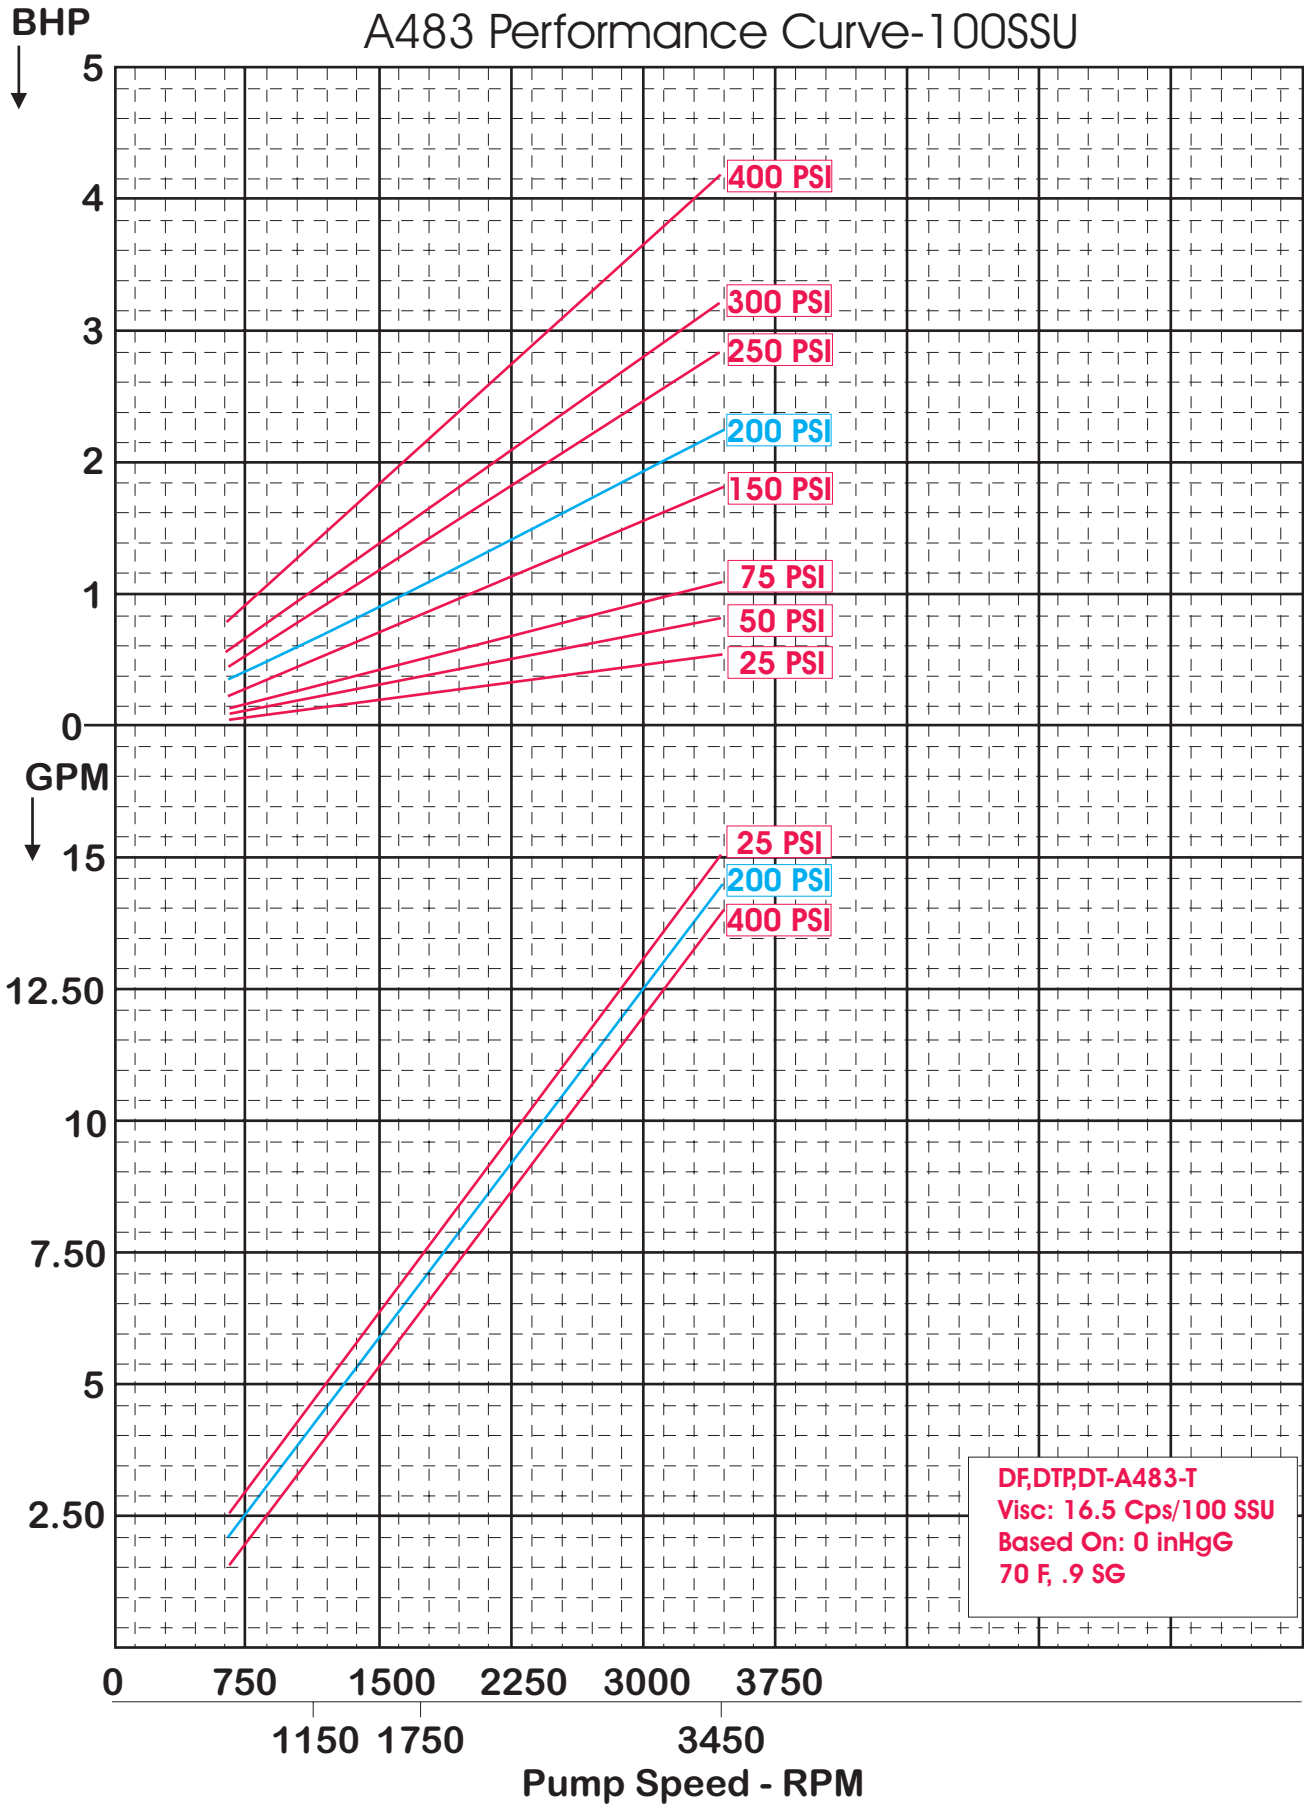

Additive Systems Inc.
407 S. Main Broken Arrow, OK.74012
www.additivesystems.com

A483 Performance Curve-28SSU

Additive Systems Inc.
407 S. Main Broken Arrow, OK.74012
www.additivesystems.com

A483 Performance Curve-100SSU

Additive Systems Inc.
407 S. Main Broken Arrow, OK.74012
www.additivesystems.com

A483 Performance Curve-7500SSU