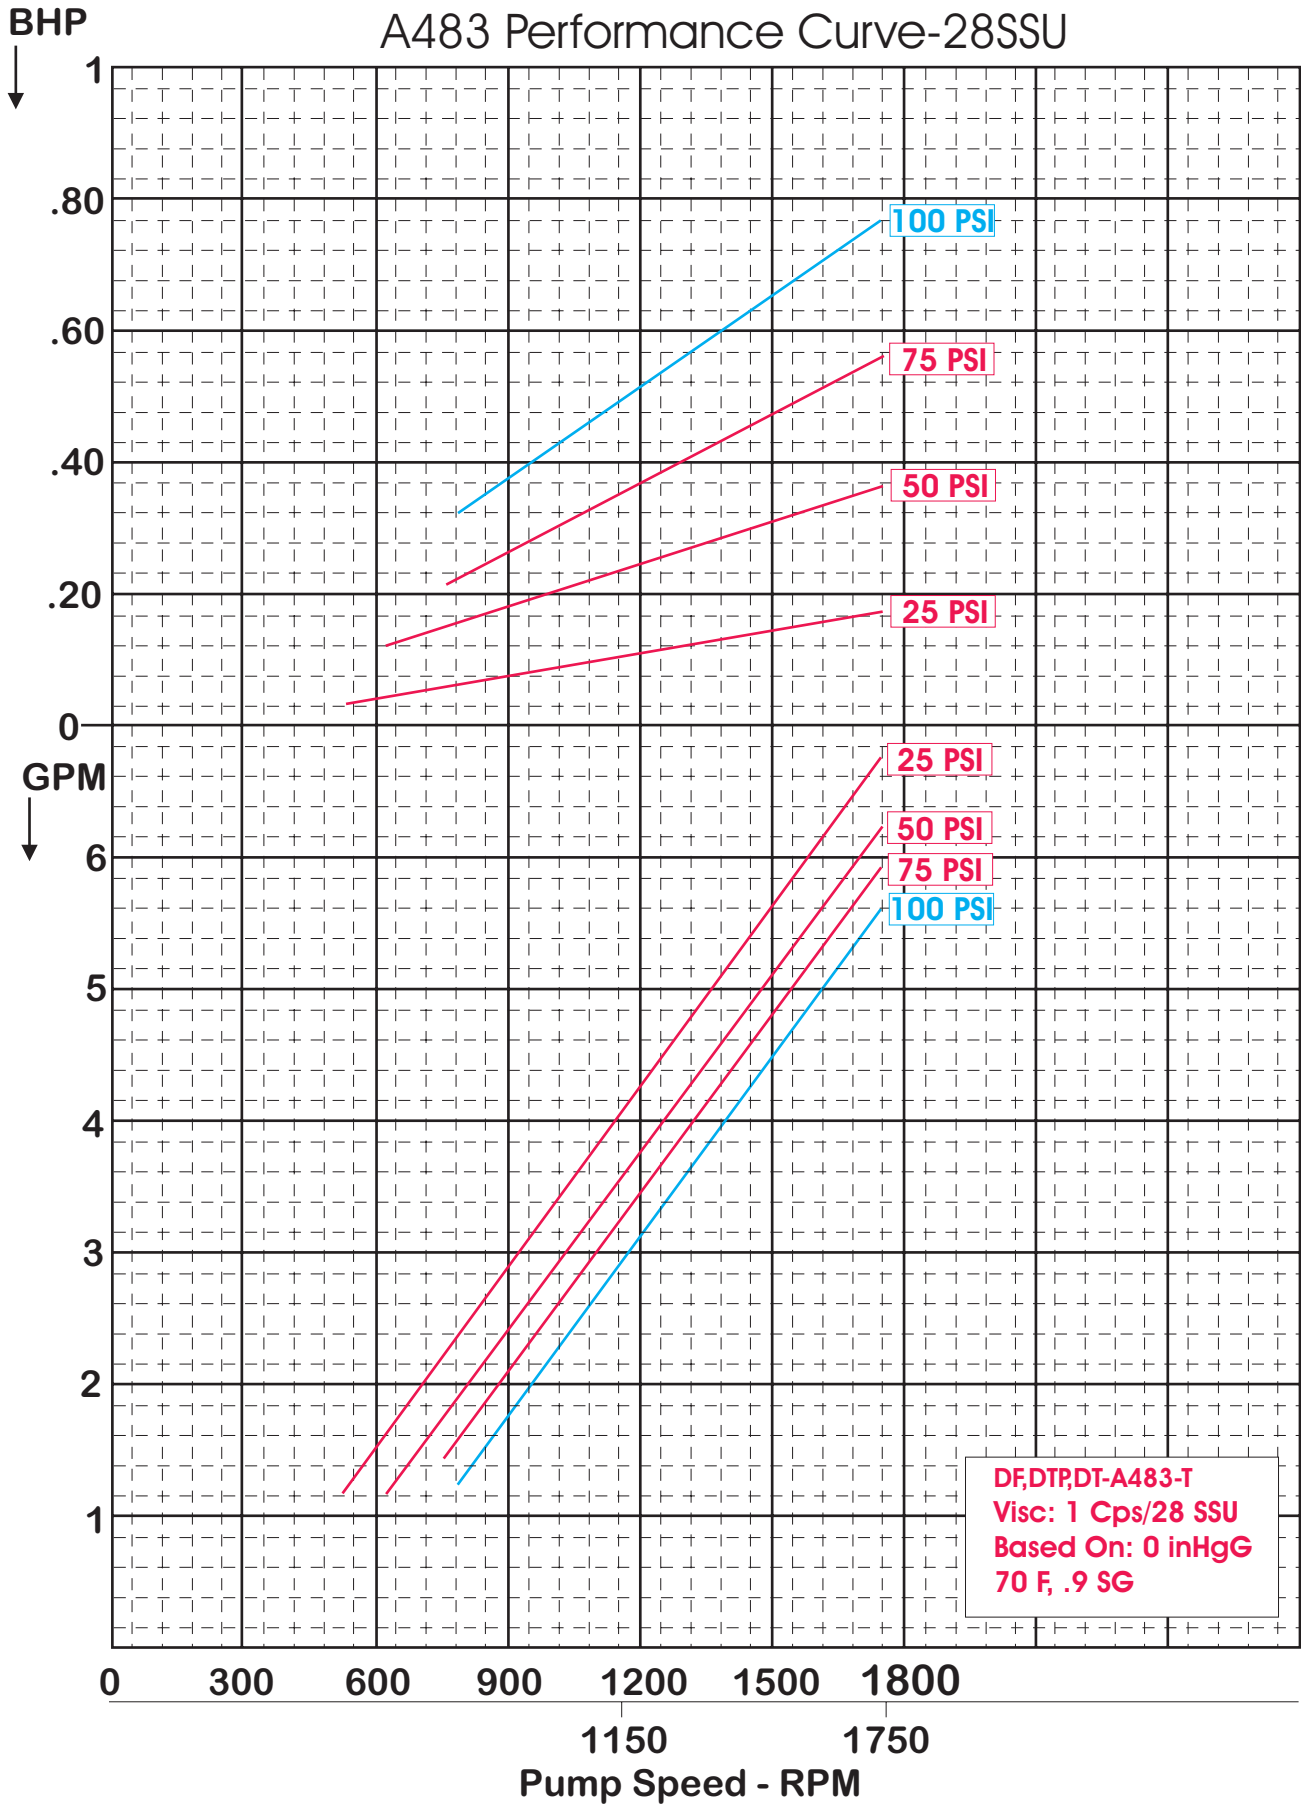

Additive Systems Inc.
407 S. Main Broken Arrow, OK.74012
www.additivesystems.com

A483 Performance Curve-28SSU

Additive Systems Inc.
407 S. Main Broken Arrow, OK.74012
www.additivesystems.com

A483 Performance Curve-100SSU

Additive Systems Inc.
407 S. Main Broken Arrow, OK.74012
www.additivesystems.com

A483 Performance Curve-7500SSU